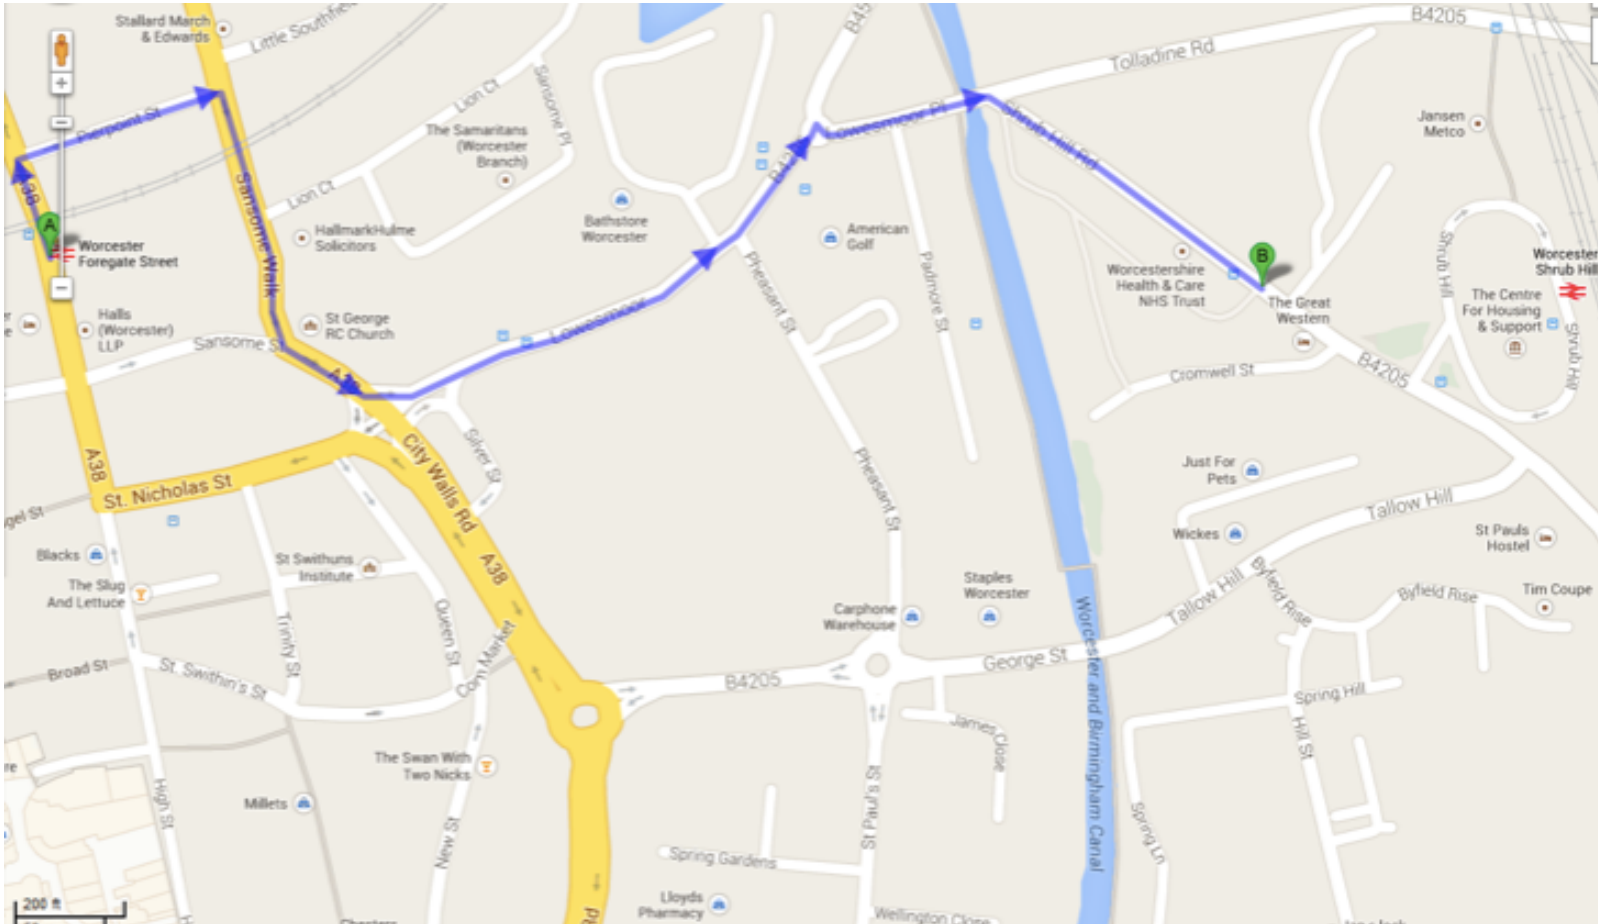

Directions to the Procurement Team

Worcestershire Health & Care NHS Trust
Isaac Maddox House
Shrub Hill Road
Worcester
WR4 9RW